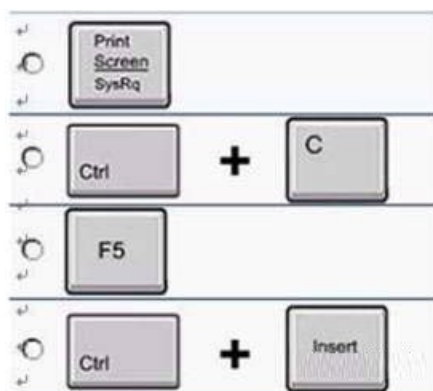

A. Select->start->shutdown->restart->ok

Answer: A

2. If the computer application you are working on has "frozen" what is the first thing you should do.?

- A. Re-install the non-responding application.
- B. Pressctrl+Alt+Delete.
- C. Turn off the PC's power supply.
- D. Slect Exit from the application's File menu.

Answer: B

3. Pressing which of the following keys would place a picture of what is currently displayed on your monitor onto the clipboard?

A. A

Answer: A

4. Use the simulated Windows Desktop to find out how much RAM is installed. Select the appropriate radio button then click on SUBMIT.